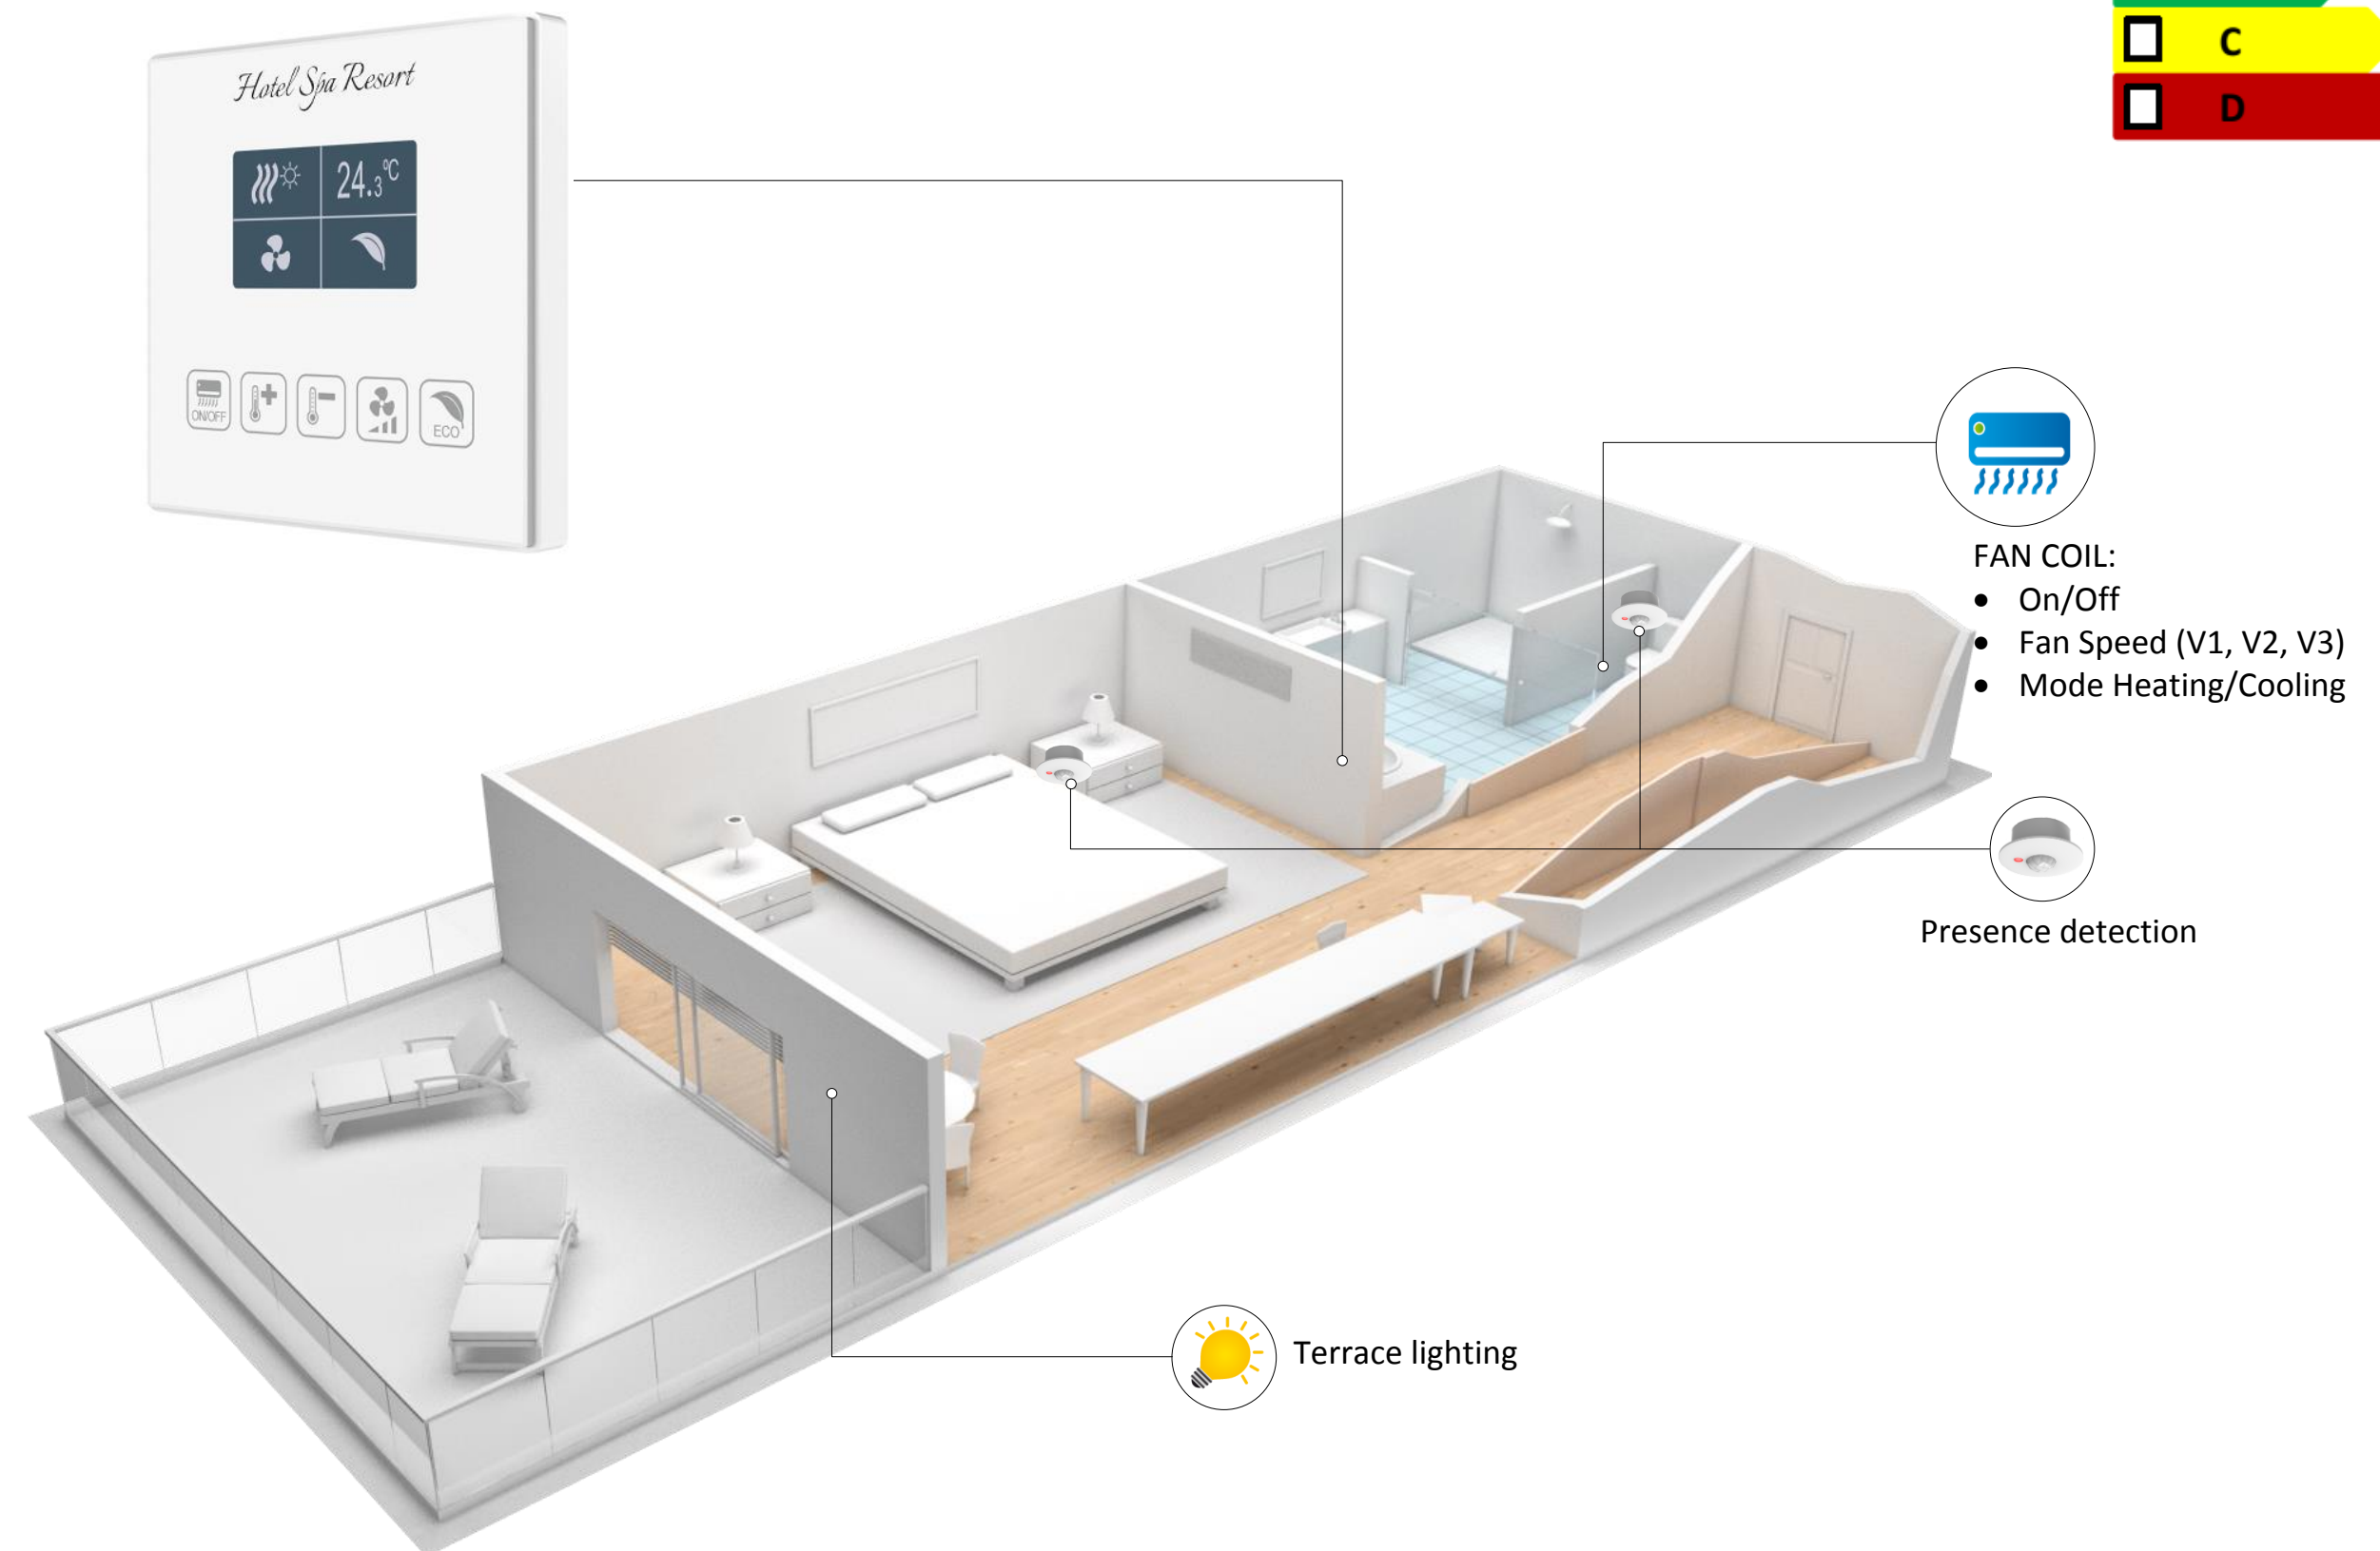

EUROPEAN NORM
EN 15232:2012

INCLUDED FEATURES:

- Lighting Control in terrace
- 2/4 tubes Fan-Coil control
 - ON/OFF
 - Heating/Cooling automatic mode
 - Fan speed
 - Setpoint temperature
- Presence detection for **ENERGY MANAGEMENT**
- Window and door contacts
- General off in lighting, sockets and HVAC when leaving room
- Room controller TMD Square integrating climate control functions.

COMPLIANT SYSTEM WITH

- EN 15232
- EN 50491
- LEED

DEVICES LIST

- MAXinBOX Hotel Room
- Room Controller: TMD Square

INCLUDES FEATURES:

- Lighting Control
- Shutter control
- 2/4 pipes Fan-Coil control
 - ON/OFF
 - Heating/Cooling automatic mode
 - Fan speed
 - Setpoint temperature
- Presence detection for **ENERGY MANAGEMENT**
- Window and door contacts
- General off in lighting, sockets and HVAC when leaving room
- Room controller TMD Display integrating climate control functions, shutter control and scenes.

- On/Off
- Fan Speed (V1, V2, V3)
- Mode Heating/Cooling

L1: Hall lighting

L4: Auxiliary lighting

L3: Bath lighting

L2: Room lighting

INCLUDED FEATURES:

- Lighting Control
 - 6 ON/OFF Lines
 - 2 Dimmer Lines
 - RGB Lighting
 - Pre-programmed scenes
- 2 tubes Fan-Coil control
 - ON/OFF
 - Heating/Cooling automatic mode
 - Fan speed
 - Setpoint temperature
- Presence detection for **ENERGY MANAGEMENT**
- Window and door contacts
- General off in lighting, sockets and HVAC when leaving room
- Touch screen InZennio Z41 integrating climate control functions, shutter control and scenes.