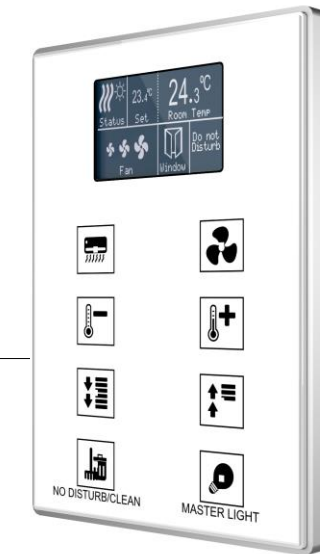

EUROPEAN NORM
EN 15232:2012

INCLUDED FEATURES:

- Lighting Control in terrace
- 2/4 tubes Fan-Coil control
 - ON/OFF
 - Heating/Cooling automatic mode
 - Fan speed
 - Setpoint temperature
- Presence detection for **ENERGY MANAGEMENT**
- Window and door contacts
- General off in lighting, sockets and HVAC when leaving room
- Room controller TMD Square integrating climate control functions.

COMPLIANT SYSTEM WITH

- EN 15232
- EN 50491
- LEED

DEVICES LIST

- MAXinBOX Hotel Room
- Room Controller: TMD Square

INCLUDES FEATURES:

- Lighting Control
- Shutter control
- 2/4 pipes Fan-Coil control
 - ON/OFF
 - Heating/Cooling automatic mode
 - Fan speed
 - Setpoint temperature
- Presence detection for **ENERGY MANAGEMENT**
- Window and door contacts
- General off in lighting, sockets and HVAC when leaving room
- Room controller TMD Display integrating climate control functions, shutter control and scenes.

EUROPEAN NORM
EN 15232:2012

COMPLIANT SYSTEM WITH

- EN 15232
- EN 50491
- LEED

DEVICES LIST

- MAXinBOX 66
- ACTinBOX MAX6
- Room Controller: TMD Display

Shutter control

Presence detection

FAN COIL:

- On/Off
- Fan Speed (V1, V2, V3)
- Mode Heating/Cooling

L1: Hall lighting

L4: Auxiliary lighting

L3: Bath lighting

L2: Room lighting

INCLUDED FEATURES:

- Lighting Control
 - 6 ON/OFF Lines
 - 2 Dimmer Lines
 - RGB Lighting
 - Pre-programmed scenes
- 2 tubes Fan-Coil control
 - ON/OFF
 - Heating/Cooling automatic mode
 - Fan speed
 - Setpoint temperature
- Presence detection for **ENERGY MANAGEMENT**
- Window and door contacts
- General off in lighting, sockets and HVAC when leaving room
- Touch screen InZennio Z41 integrating climate control functions, shutter control and scenes.