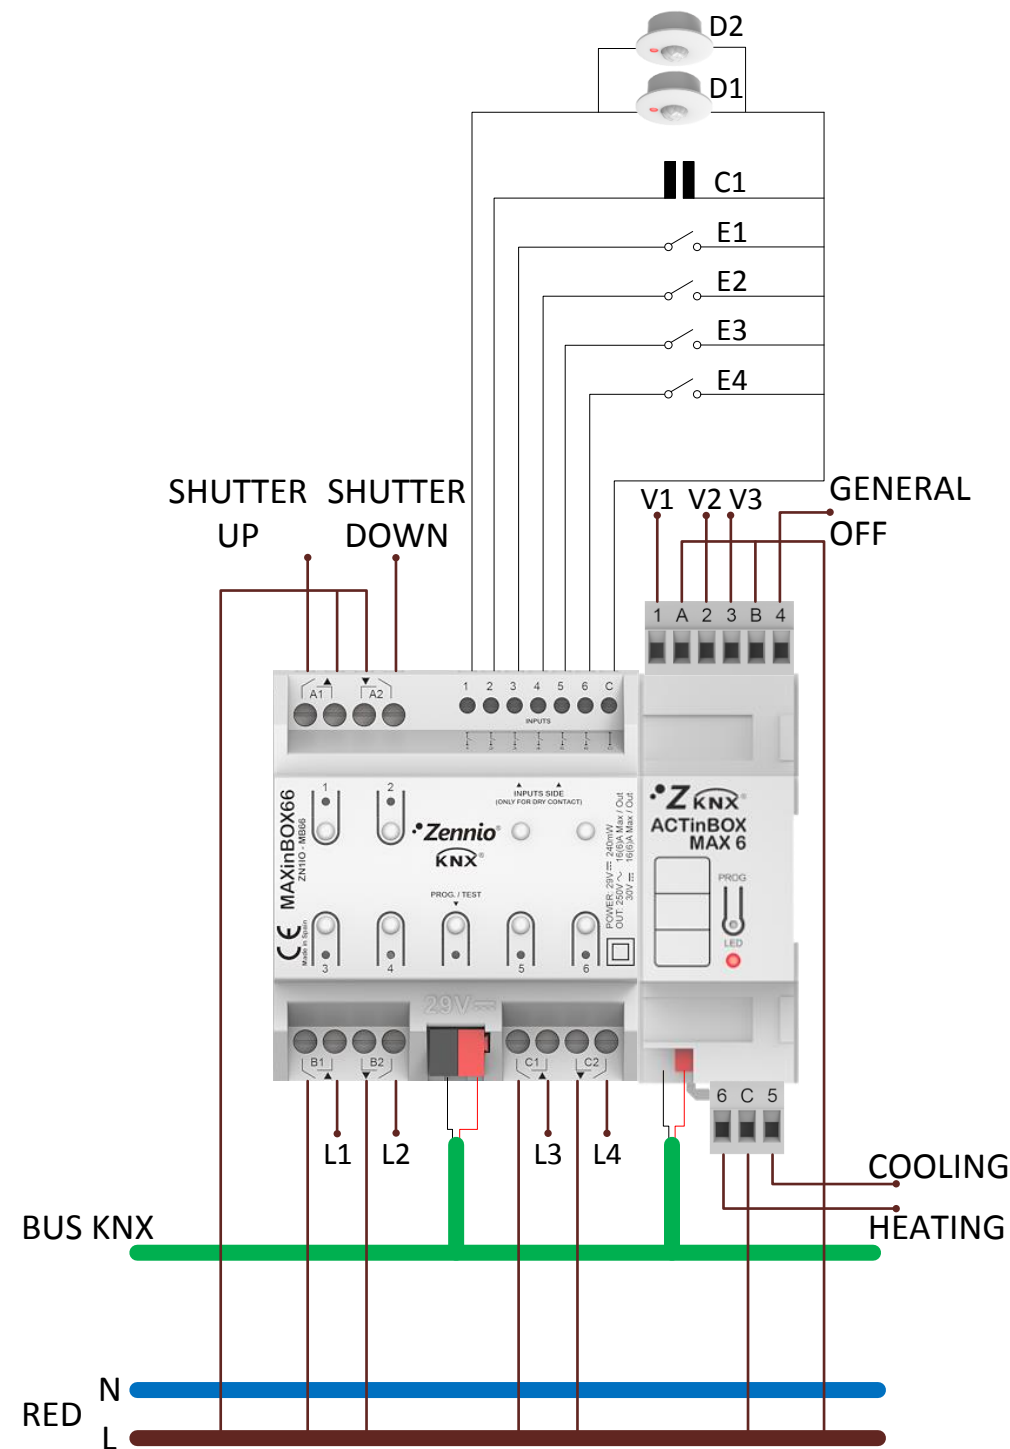

EUROPEAN NORM
EN 15232:2012

INCLUDED FEATURES:

- Lighting Control in terrace
- 2/4 tubes Fan-Coil control
 - ON/OFF
 - Heating/Cooling automatic mode
 - Fan speed
 - Setpoint temperature
- Presence detection for **ENERGY MANAGEMENT**
- Window and door contacts
- General off in lighting, sockets and HVAC when leaving room
- Room controller TMD Square integrating climate control functions.

COMPLIANT SYSTEM WITH

- EN 15232
- EN 50491
- LEED

DEVICES LIST

- MAXinBOX Hotel Room
- Room Controller: TMD Square

INCLUDES FEATURES:

- Lighting Control
- Shutter control
- 2/4 pipes Fan-Coil control
 - ON/OFF
 - Heating/Cooling automatic mode
 - Fan speed
 - Setpoint temperature
- Presence detection for **ENERGY MANAGEMENT**
- Window and door contacts
- General off in lighting, sockets and HVAC when leaving room
- Room controller TMD Display integrating climate control functions, shutter control and scenes.

EUROPEAN NORM
EN 15232:2012

COMPLIANT SYSTEM WITH

- EN 15232
- EN 50491
- LEED

DEVICES LIST

- MAXinBOX 66
- ACTinBOX MAX6
- Room Controller: TMD Display

Shutter control

Presence detection

FAN COIL:

- On/Off
- Fan Speed (V1, V2, V3)
- Mode Heating/Cooling

L1: Hall lighting

L4: Auxiliary lighting

L3: Bath lighting

L2: Room lighting

INCLUDED FEATURES:

- Lighting Control
 - 6 ON/OFF Lines
 - 2 Dimmer Lines
 - RGB Lighting
 - Pre-programmed scenes
- 2 tubes Fan-Coil control
 - ON/OFF
 - Heating/Cooling automatic mode
 - Fan speed
 - Setpoint temperature
- Presence detection for **ENERGY MANAGEMENT**
- Window and door contacts
- General off in lighting, sockets and HVAC when leaving room
- Touch screen InZennio Z41 integrating climate control functions, shutter control and scenes.