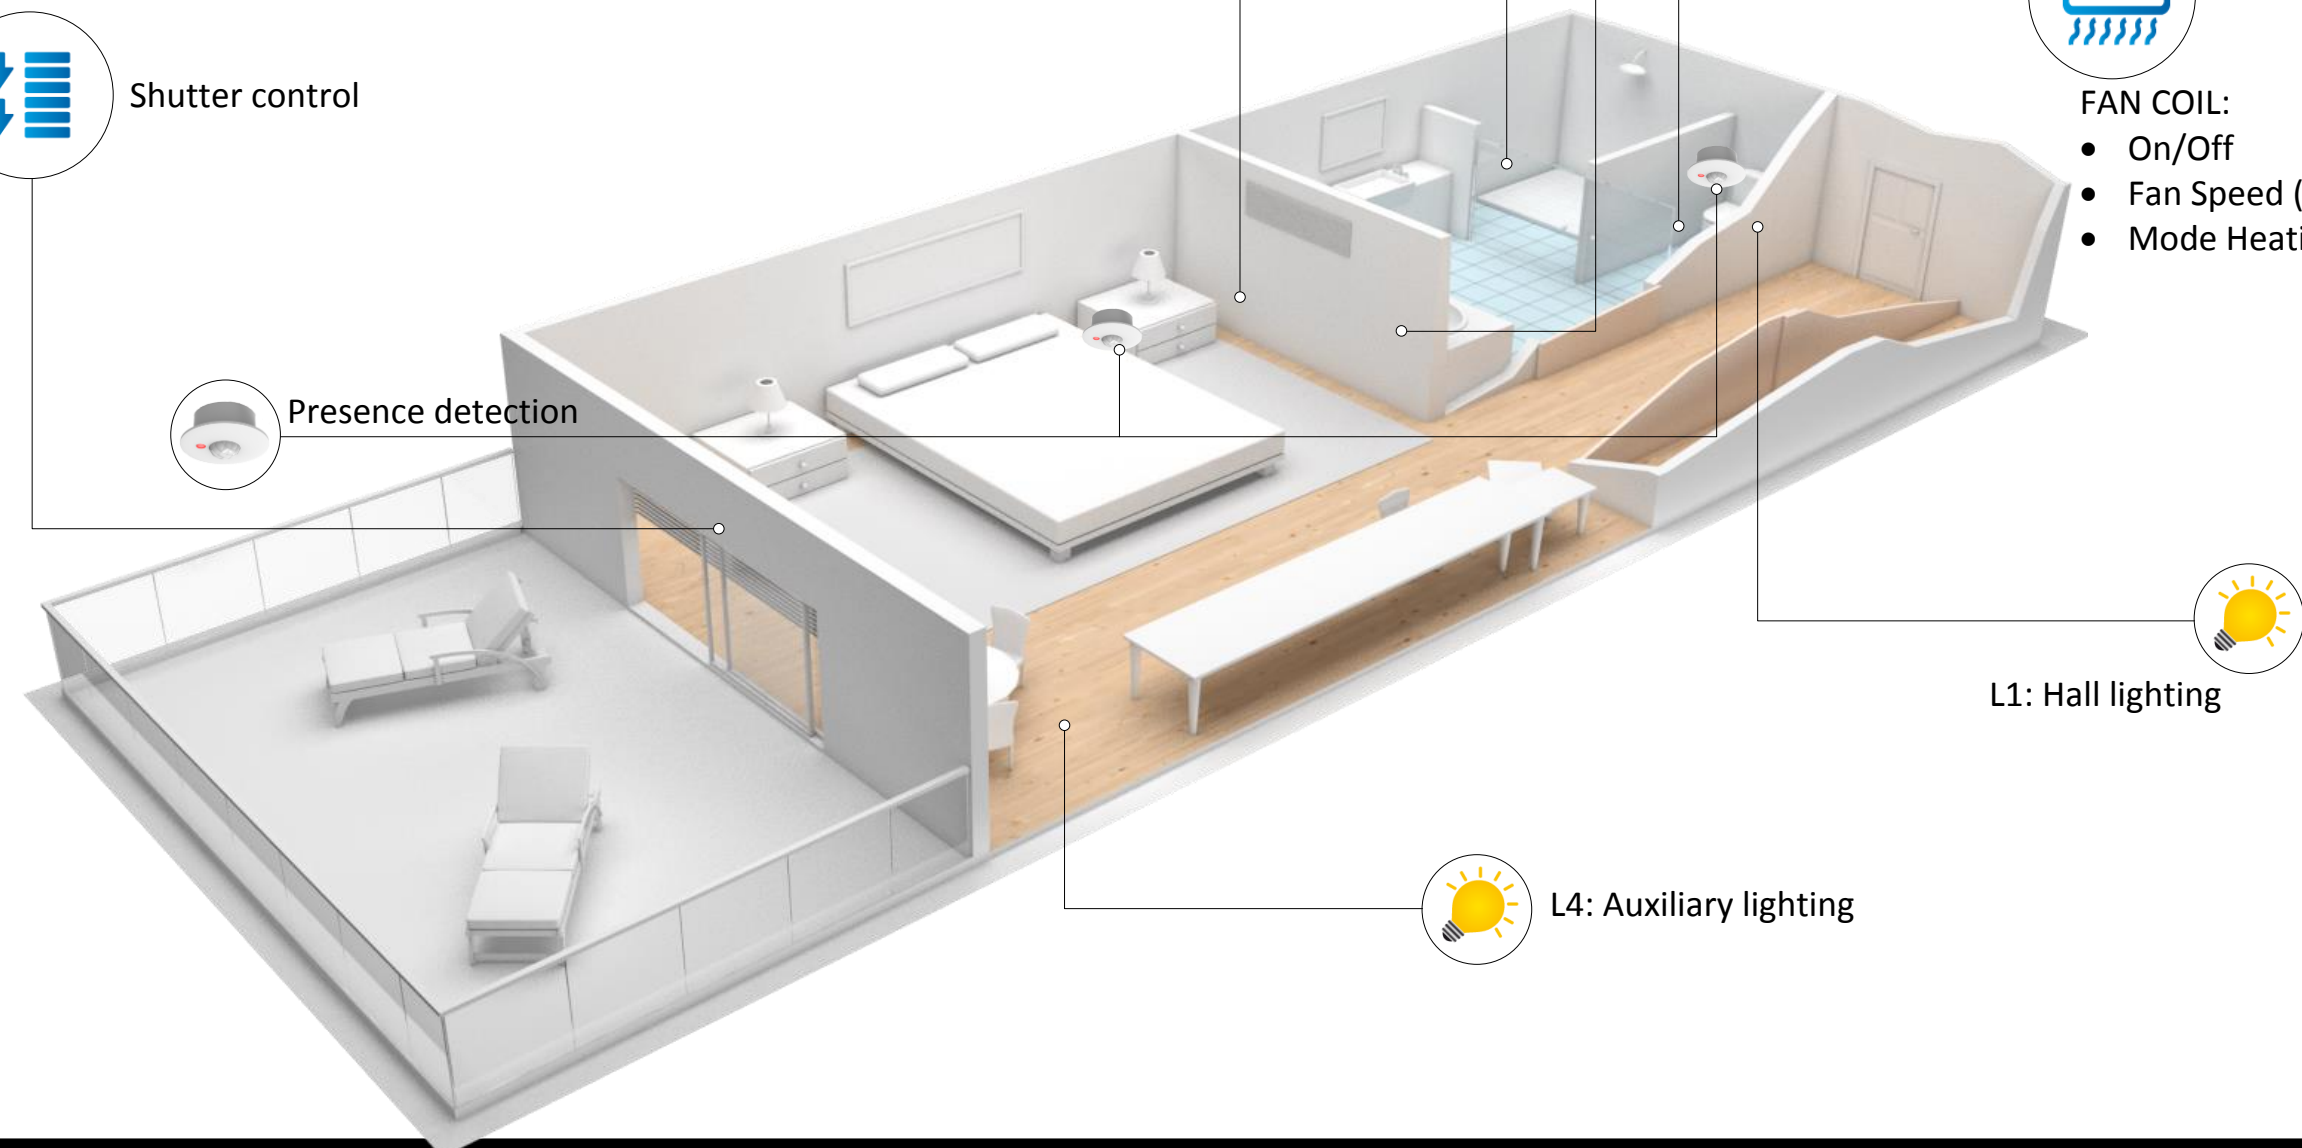

EUROPEAN NORM
EN 15232:2012

INCLUDED FEATURES:

- Lighting Control in terrace
- 2/4 tubes Fan-Coil control
 - ON/OFF
 - Heating/Cooling automatic mode
 - Fan speed
 - Setpoint temperature
- Presence detection for **ENERGY MANAGEMENT**
- Window and door contacts
- General off in lighting, sockets and HVAC when leaving room
- Room controller TMD Square integrating climate control functions.

COMPLIANT SYSTEM WITH

- EN 15232
- EN 50491
- LEED

DEVICES LIST

- MAXinBOX Hotel Room
- Room Controller: TMD Square

INCLUDES FEATURES:

- Lighting Control
- Shutter control
- 2/4 pipes Fan-Coil control
 - ON/OFF
 - Heating/Cooling automatic mode
 - Fan speed
 - Setpoint temperature
- Presence detection for **ENERGY MANAGEMENT**
- Window and door contacts
- General off in lighting, sockets and HVAC when leaving room
- Room controller TMD Display integrating climate control functions, shutter control and scenes.

EUROPEAN NORM
EN 15232:2012

COMPLIANT SYSTEM WITH

- EN 15232
- EN 50491
- LEED

DEVICES LIST

- MAXinBOX 66
- ACTinBOX MAX6
- Room Controller: TMD Display

Shutter control

Presence detection

FAN COIL:

- On/Off
- Fan Speed (V1, V2, V3)
- Mode Heating/Cooling

L1: Hall lighting

L4: Auxiliary lighting

L3: Bath lighting

L2: Room lighting

INCLUDED FEATURES:

- Lighting Control
 - 6 ON/OFF Lines
 - 2 Dimmer Lines
 - RGB Lighting
 - Pre-programmed scenes
- 2 tubes Fan-Coil control
 - ON/OFF
 - Heating/Cooling automatic mode
 - Fan speed
 - Setpoint temperature
- Presence detection for **ENERGY MANAGEMENT**
- Window and door contacts
- General off in lighting, sockets and HVAC when leaving room
- Touch screen InZennio Z41 integrating climate control functions, shutter control and scenes.