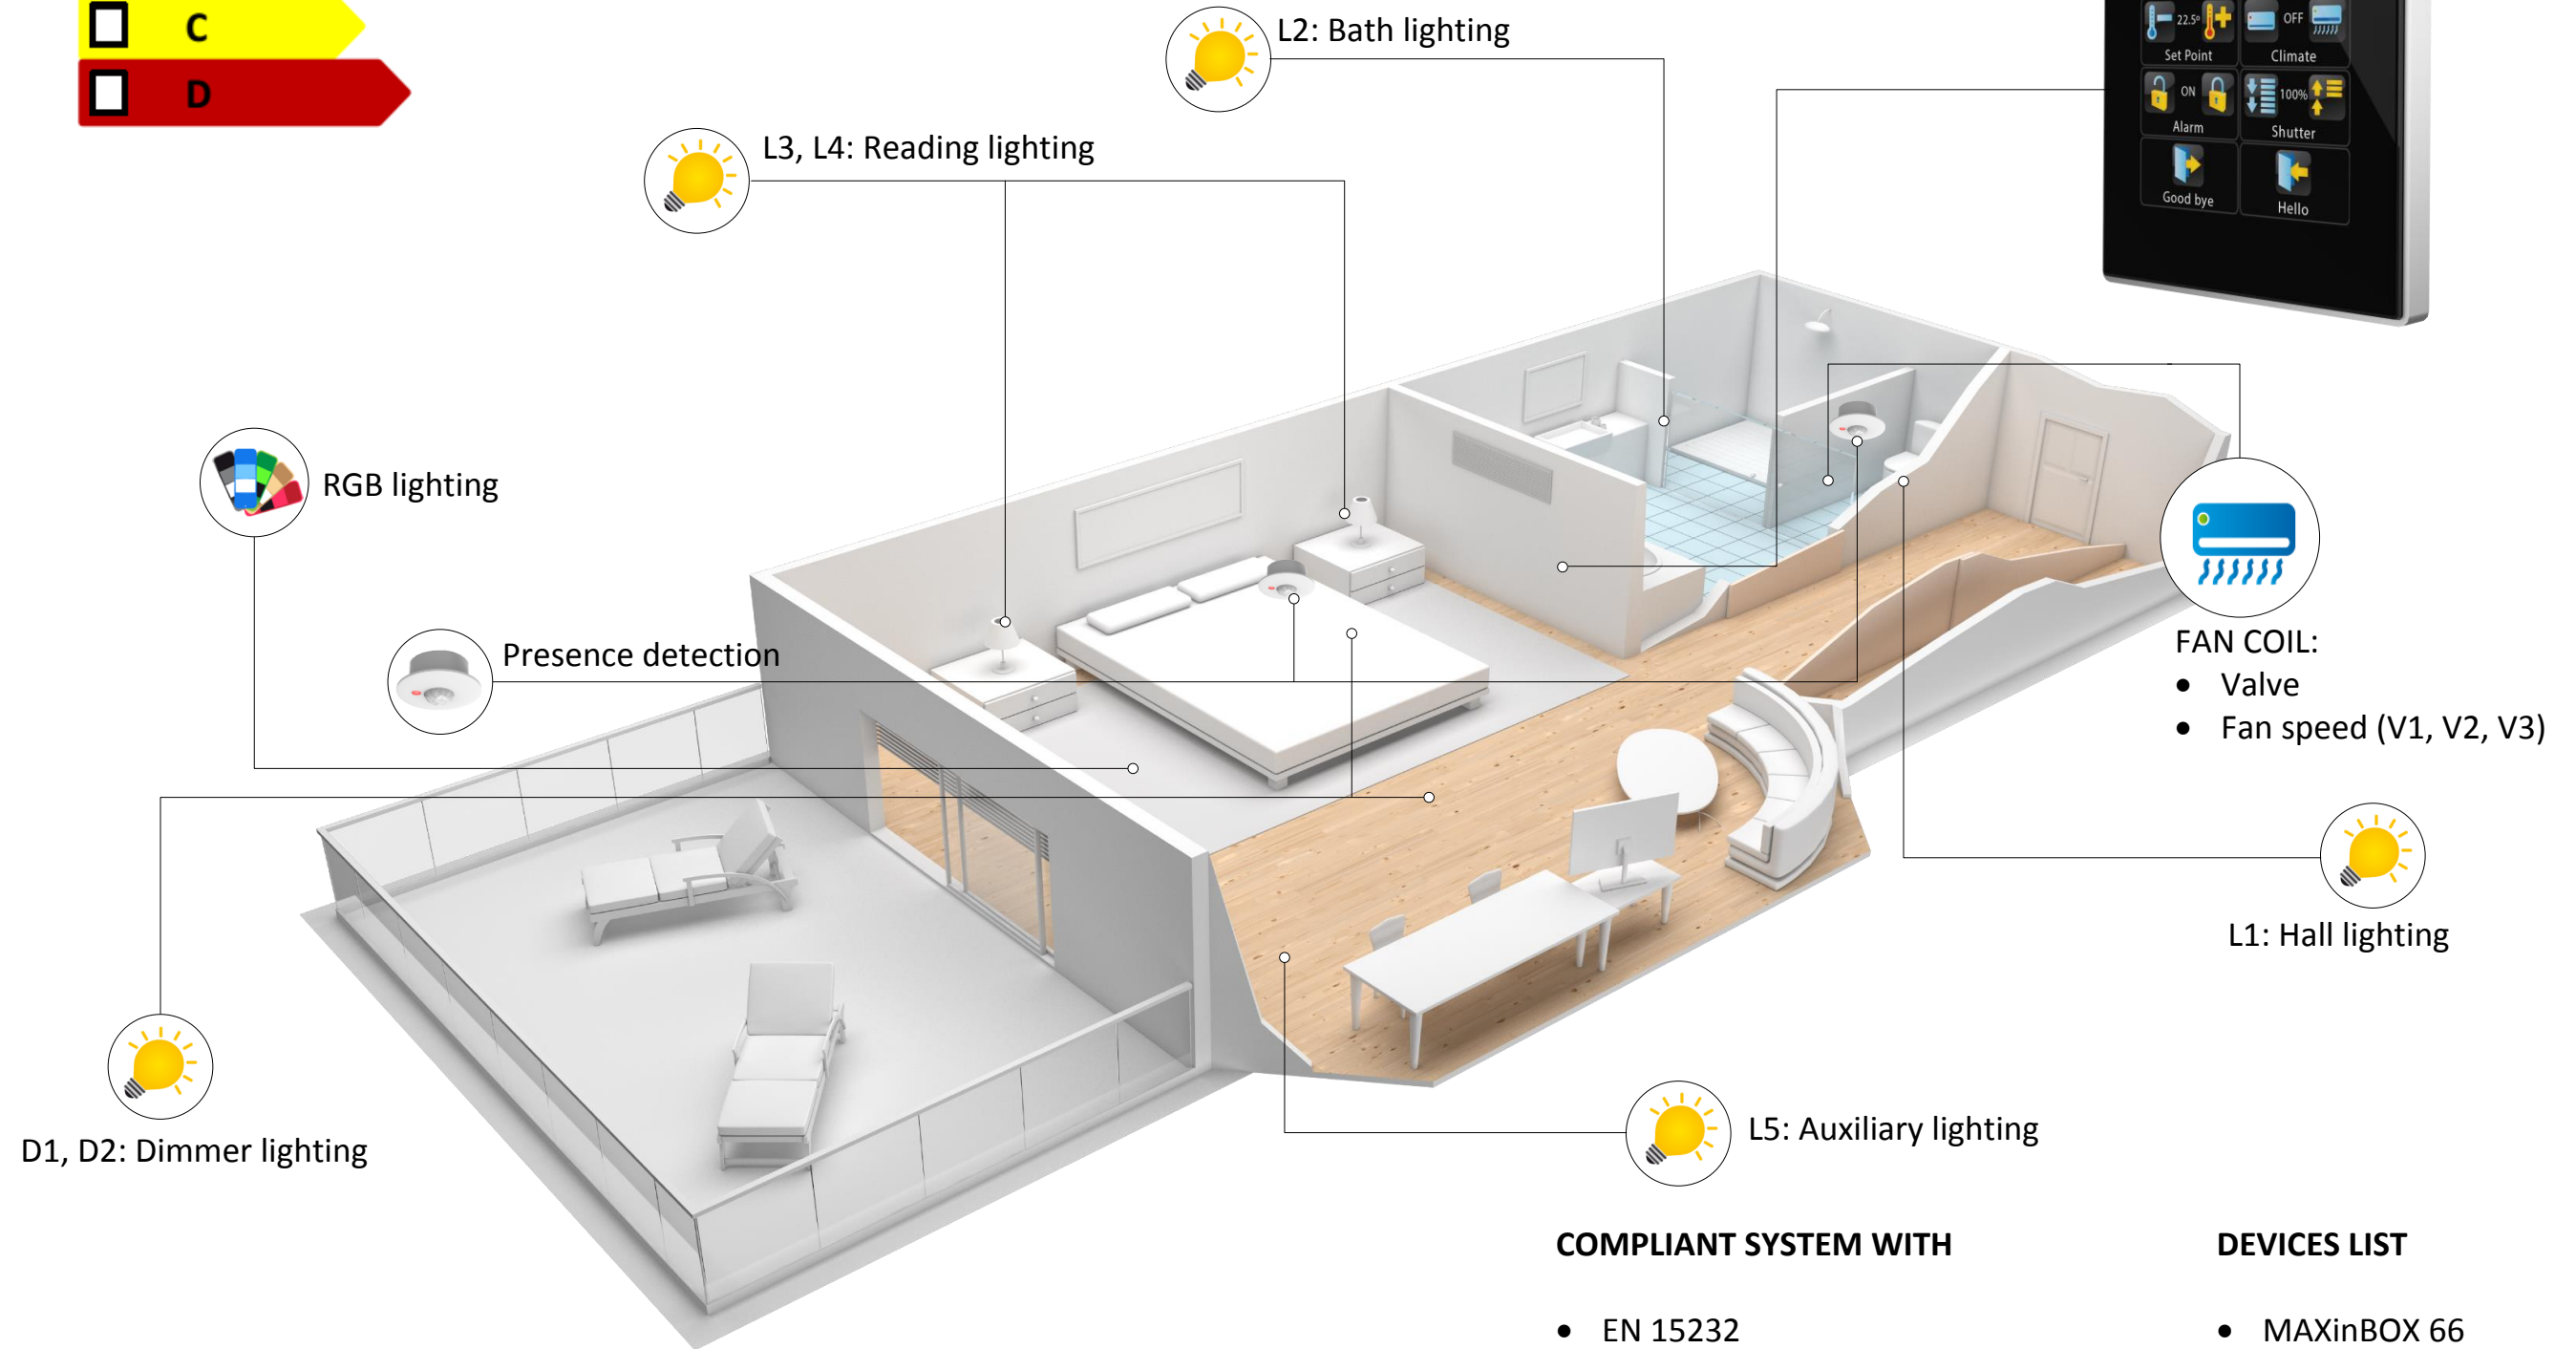

EUROPEAN NORM
EN 15232:2012

INCLUDED FEATURES:

- Lighting Control in terrace
- 2/4 tubes Fan-Coil control
 - ON/OFF
 - Heating/Cooling automatic mode
 - Fan speed
 - Setpoint temperature
- Presence detection for **ENERGY MANAGEMENT**
- Window and door contacts
- General off in lighting, sockets and HVAC when leaving room
- Room controller TMD Square integrating climate control functions.

COMPLIANT SYSTEM WITH

- EN 15232
- EN 50491
- LEED

DEVICES LIST

- MAXinBOX Hotel Room
- Room Controller: TMD Square

INCLUDES FEATURES:

- Lighting Control
- Shutter control
- 2/4 pipes Fan-Coil control
 - ON/OFF
 - Heating/Cooling automatic mode
 - Fan speed
 - Setpoint temperature
- Presence detection for **ENERGY MANAGEMENT**
- Window and door contacts
- General off in lighting, sockets and HVAC when leaving room
- Room controller TMD Display integrating climate control functions, shutter control and scenes.

- On/Off
- Fan Speed (V1, V2, V3)
- Mode Heating/Cooling

L1: Hall lighting

L4: Auxiliary lighting

L3: Bath lighting

L2: Room lighting

INCLUDED FEATURES:

- Lighting Control
 - 6 ON/OFF Lines
 - 2 Dimmer Lines
 - RGB Lighting
 - Pre-programmed scenes
- 2 tubes Fan-Coil control
 - ON/OFF
 - Heating/Cooling automatic mode
 - Fan speed
 - Setpoint temperature
- Presence detection for **ENERGY MANAGEMENT**
- Window and door contacts
- General off in lighting, sockets and HVAC when leaving room
- Touch screen InZennio Z41 integrating climate control functions, shutter control and scenes.

EUROPEAN NORM
EN 15232:2012

COMPLIANT SYSTEM WITH

- EN 15232
- EN 50491
- LEED

DEVICES LIST

- MAXinBOX 66
- ACTinBOX QUATRO
- DIMinBOX 2CH
- LUMENTO X3
- Touch screen InZennio Z41