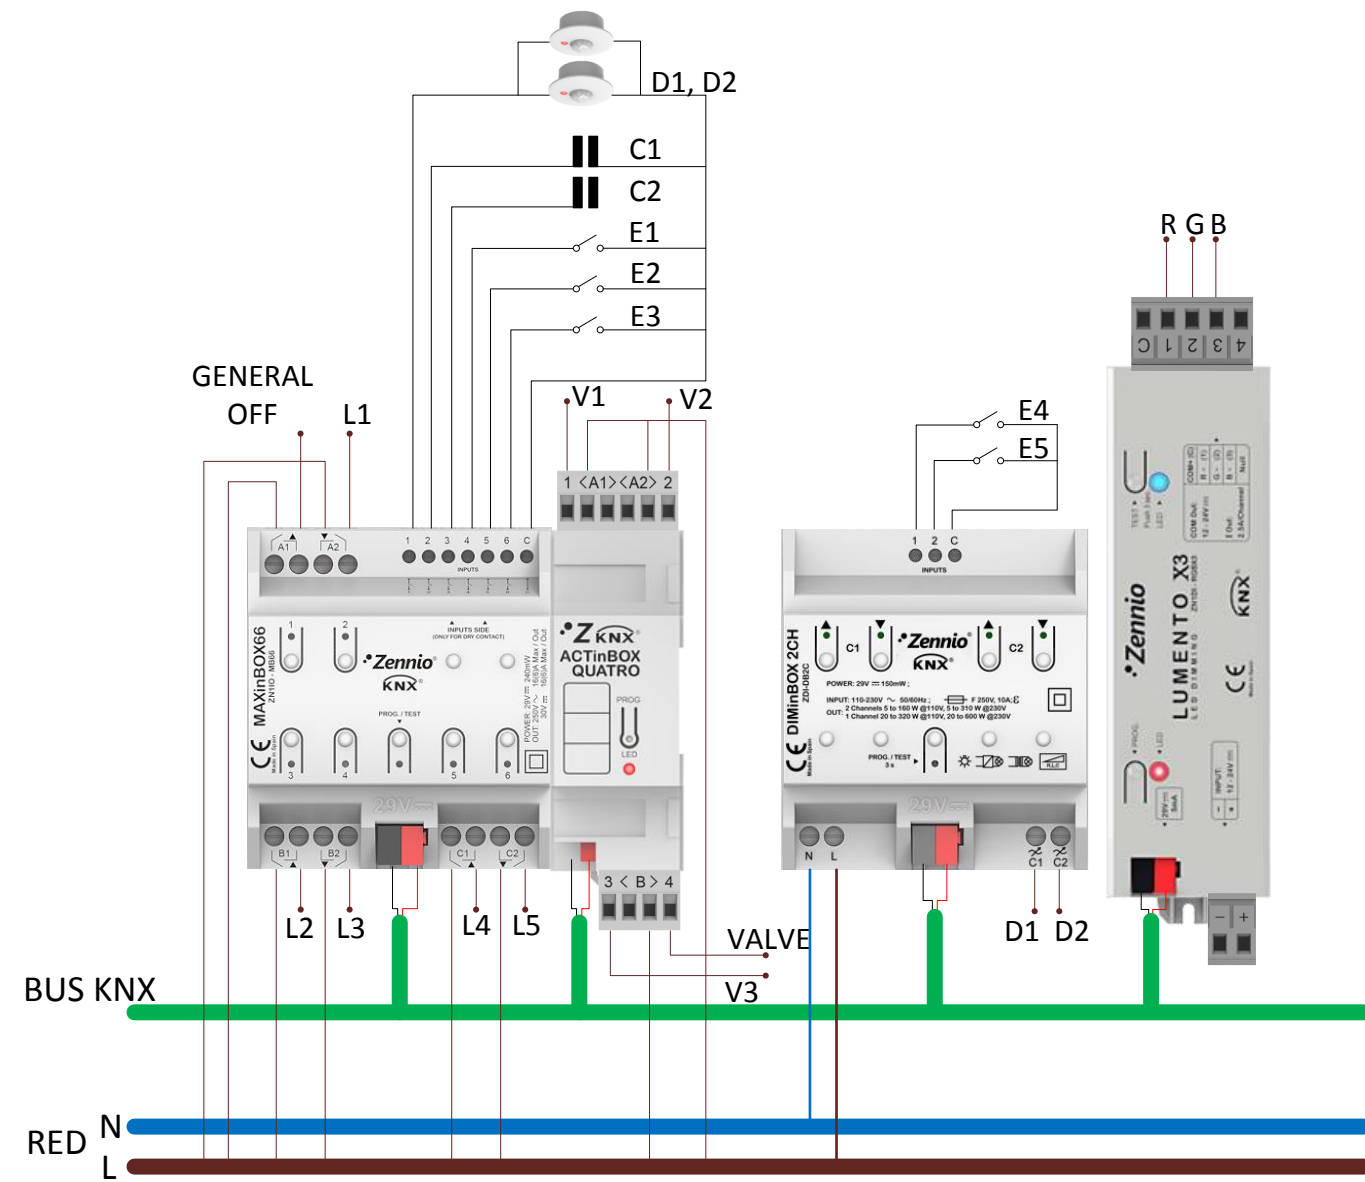

- On/Off
- Fan Speed (V1, V2, V3)
- Mode Heating/Cooling

L1: Hall lighting

L4: Auxiliary lighting

L3: Bath lighting

L2: Room lighting

INCLUDED FEATURES:

- Lighting Control
 - 6 ON/OFF Lines
 - 2 Dimmer Lines
 - RGB Lighting
 - Pre-programmed scenes
- 2 tubes Fan-Coil control
 - ON/OFF
 - Heating/Cooling automatic mode
 - Fan speed
 - Setpoint temperature
- Presence detection for **ENERGY MANAGEMENT**
- Window and door contacts
- General off in lighting, sockets and HVAC when leaving room
- Touch screen InZennio Z41 integrating climate control functions, shutter control and scenes.

EUROPEAN NORM
EN 15232:2012

COMPLIANT SYSTEM WITH

- EN 15232
- EN 50491
- LEED

DEVICES LIST

- MAXinBOX 66
- ACTinBOX QUATRO
- DIMinBOX 2CH
- LUMENTO X3
- Touch screen InZennio Z41